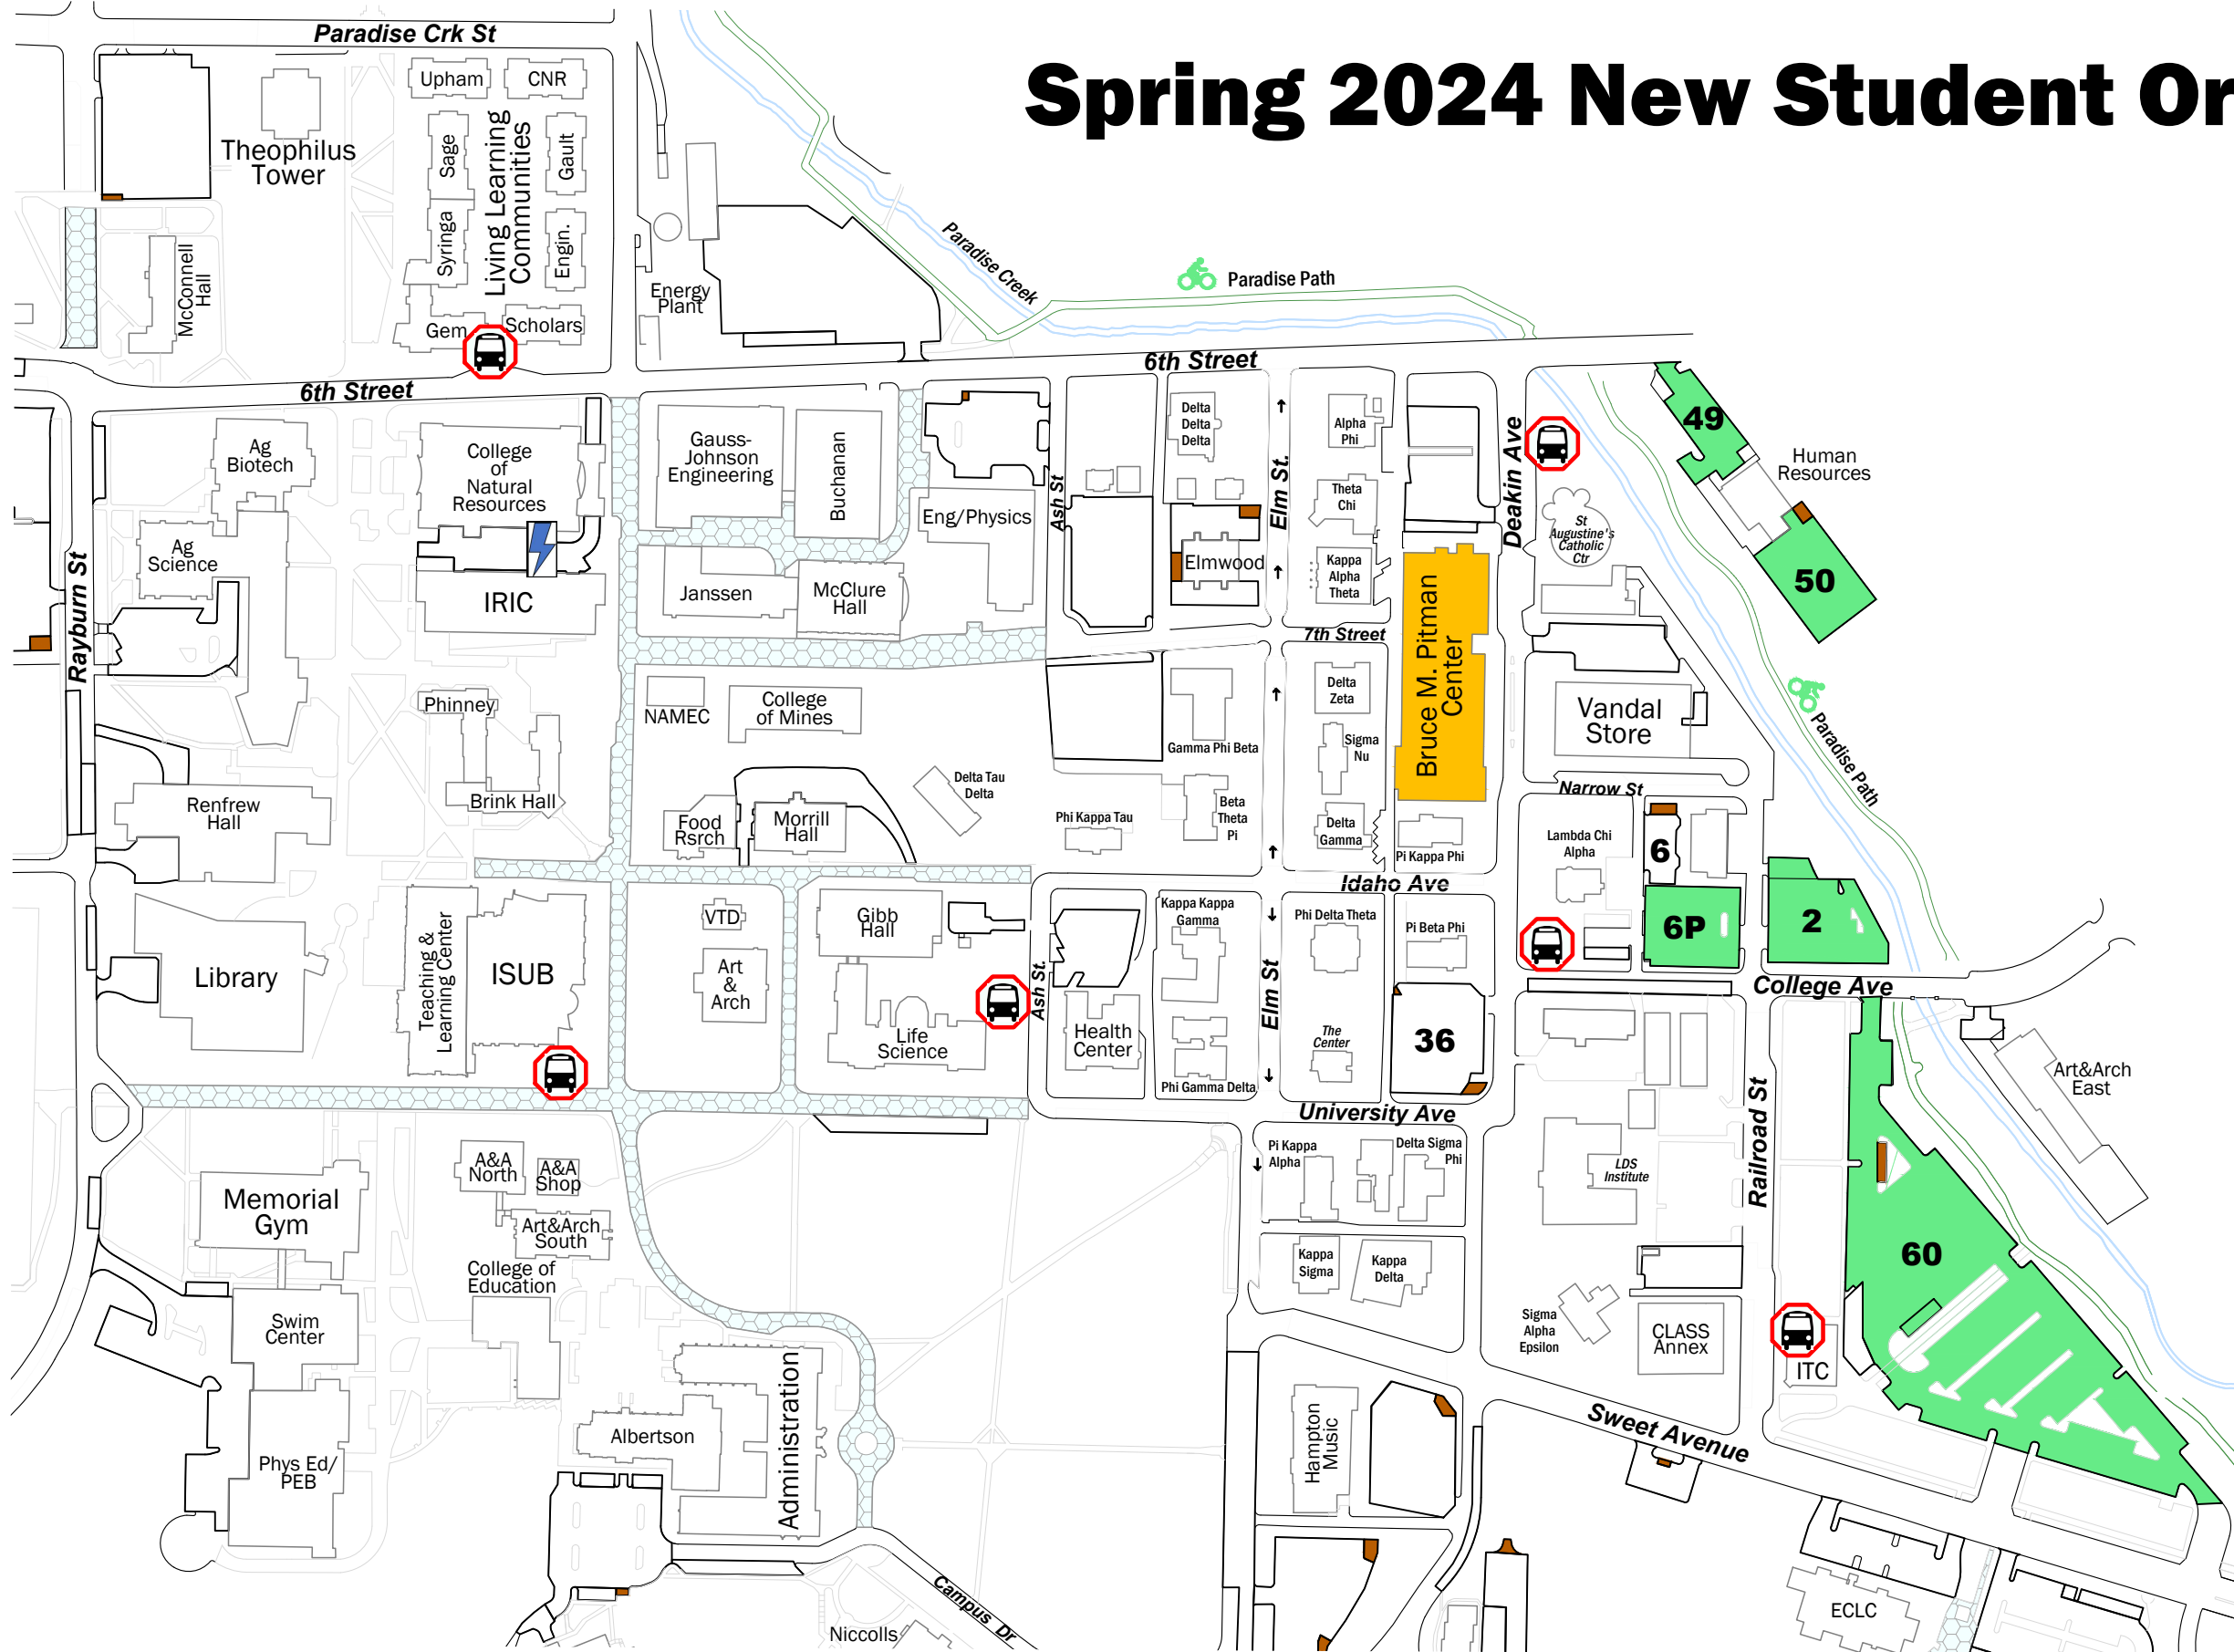

Spring 2024 New Student Orientation

 **Activity Location**

 **Orientation Parking**

Map updated Nov. 6, 2023

-  **PEDESTRIAN WALKWAY:** Restricted vehicle access and parking. Parking only in designated spaces with special permit is required at all times. No overnight parking.
-  **MOTORCYCLE SPACES:** Motorcycle parking only. No permit required.
-  **SMART TRANSIT BUS STOPS:** There are eight SMART Transit stops located on campus. SMART Transit fixed-route buses are FREE for students and the entire Moscow community. Visit www.smarttransit.org for more information.