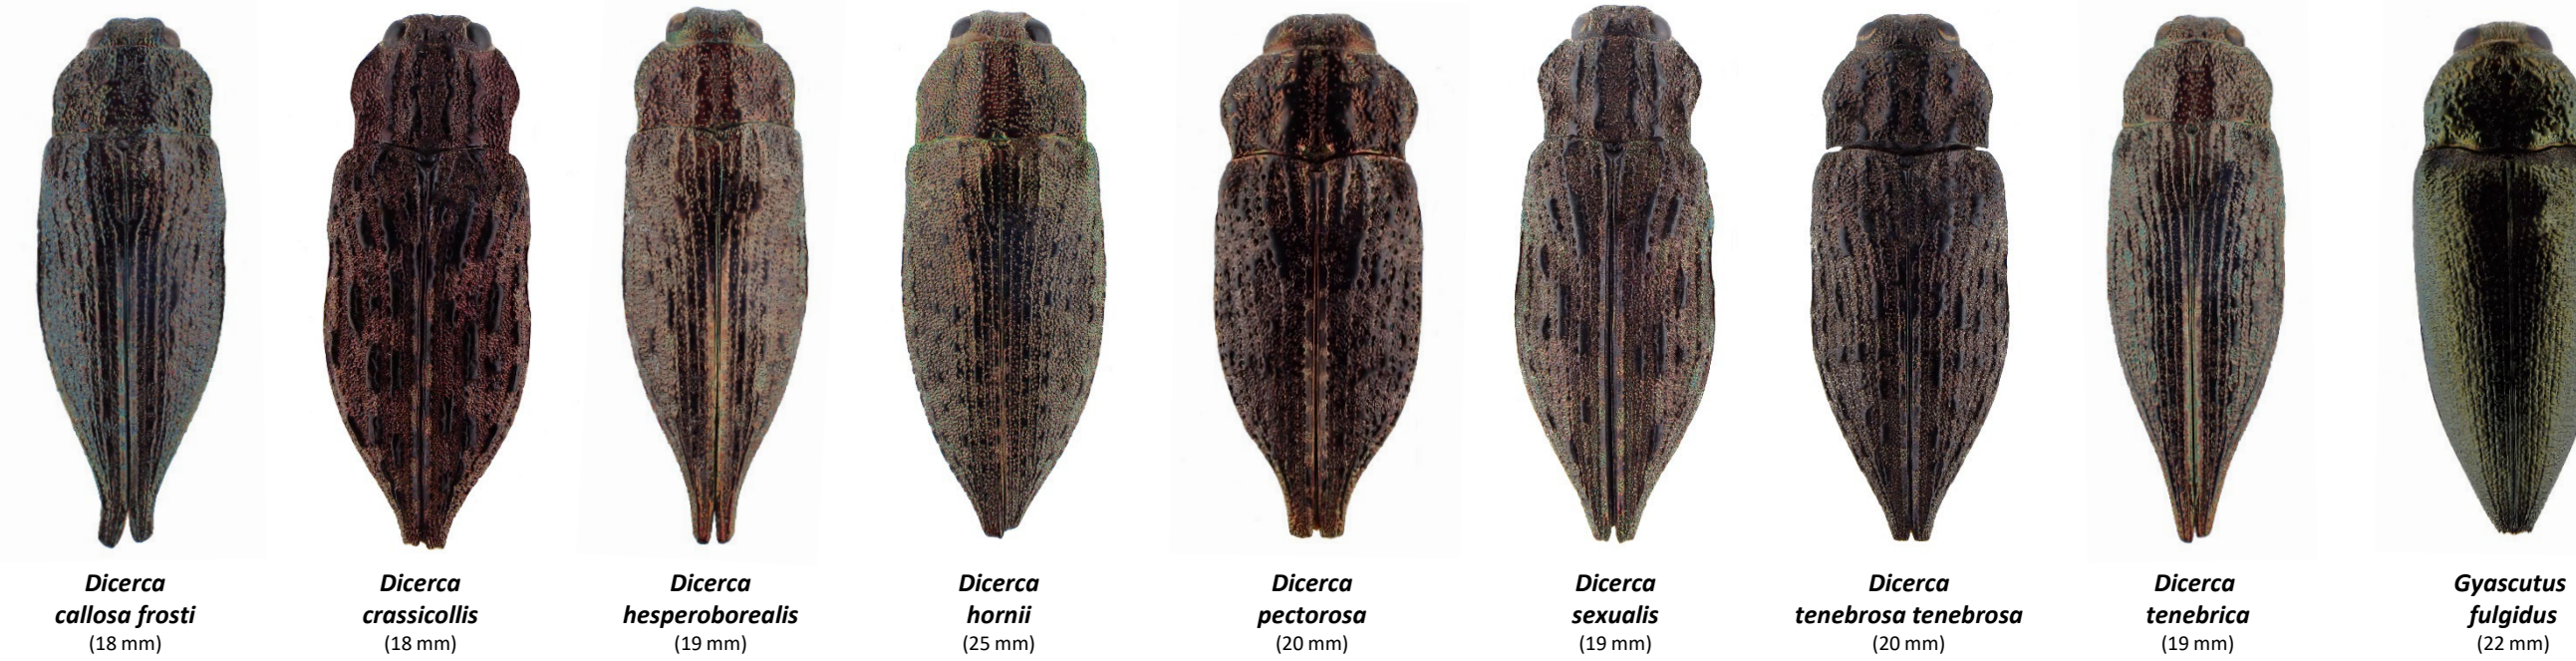

JEWEL BEETLES OF IDAHO

University of Idaho

Jewel Beetles (family Buprestidae) are wood-boring beetles whose larvae feed on the roots, logs, branches, and leaves of various trees and plants. They tend to favor dead or dying trees. There are 102 species in Idaho, all illustrated here except for: *Agrilus cyanescens*, *Anthaxia furnissi*, *A. helferiana*, *A. strigata*, and *A. tarsalis*.

CHRYSOCHROINAE

Sphenopterini

Chrysochroini

Poecilnotini

Paratassini

Dicercini

Chrysobothrini

Melanophilini