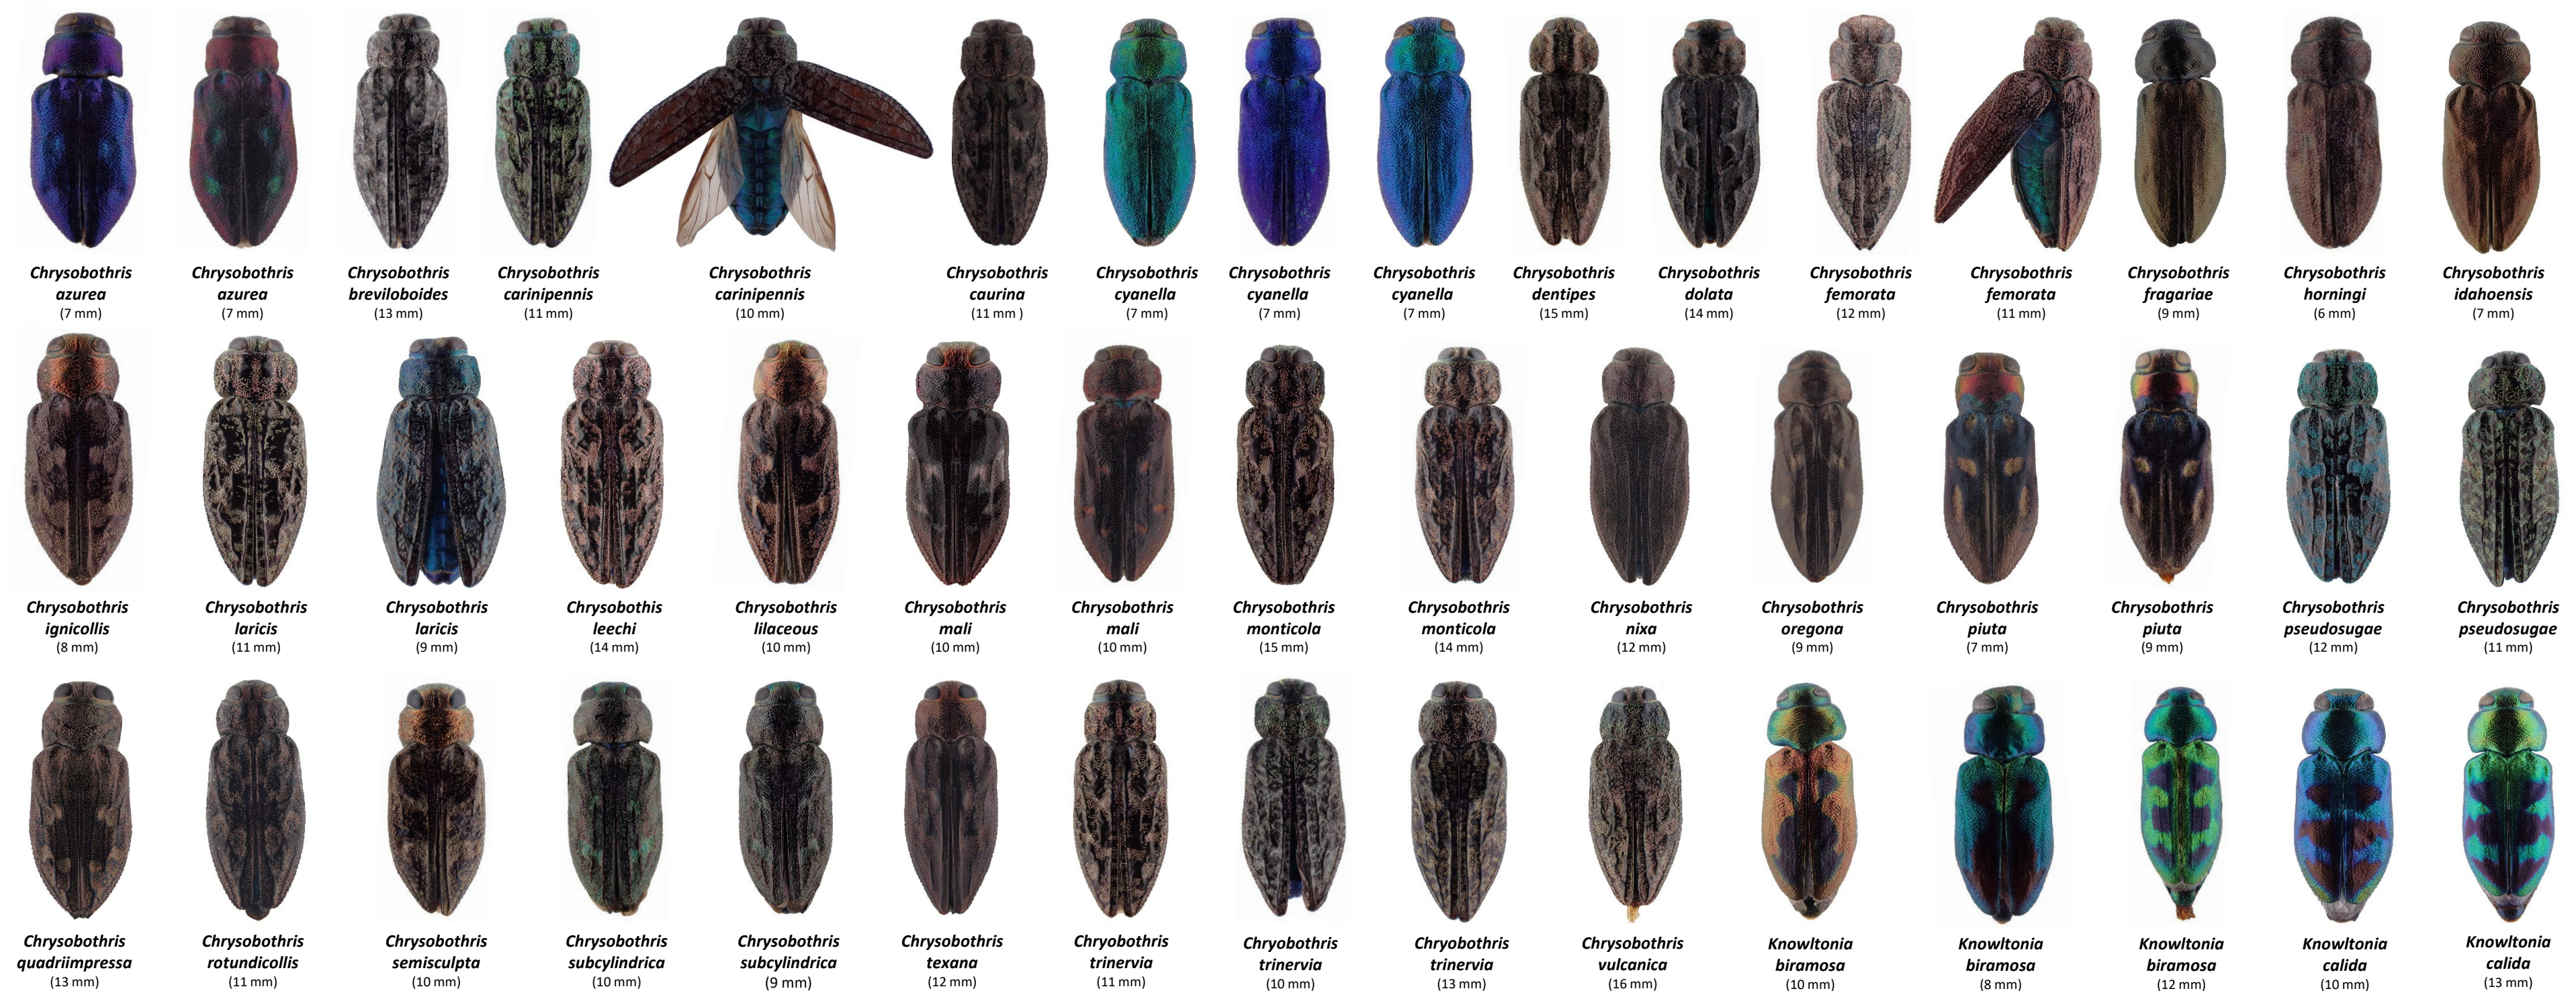

JEWEL BEETLES OF IDAHO

University of Idaho

Jewel Beetles (family Buprestidae) are wood-boring beetles whose larvae feed on the roots, logs, branches, and leaves of various trees and plants. They tend to favor dead or dying trees. There are 102 species in Idaho, all illustrated here except for: *Agrilus cyanescens*, *Anthaxia furnissi*, *A. helferiana*, *A. strigata*, and *A. tarsalis*.

CHRYSOCHROINAE

Sphenopterini

Chrysochroini

Poecilnotini

Paratassini

Dicercini

Chrysobothrini

Melanophilini