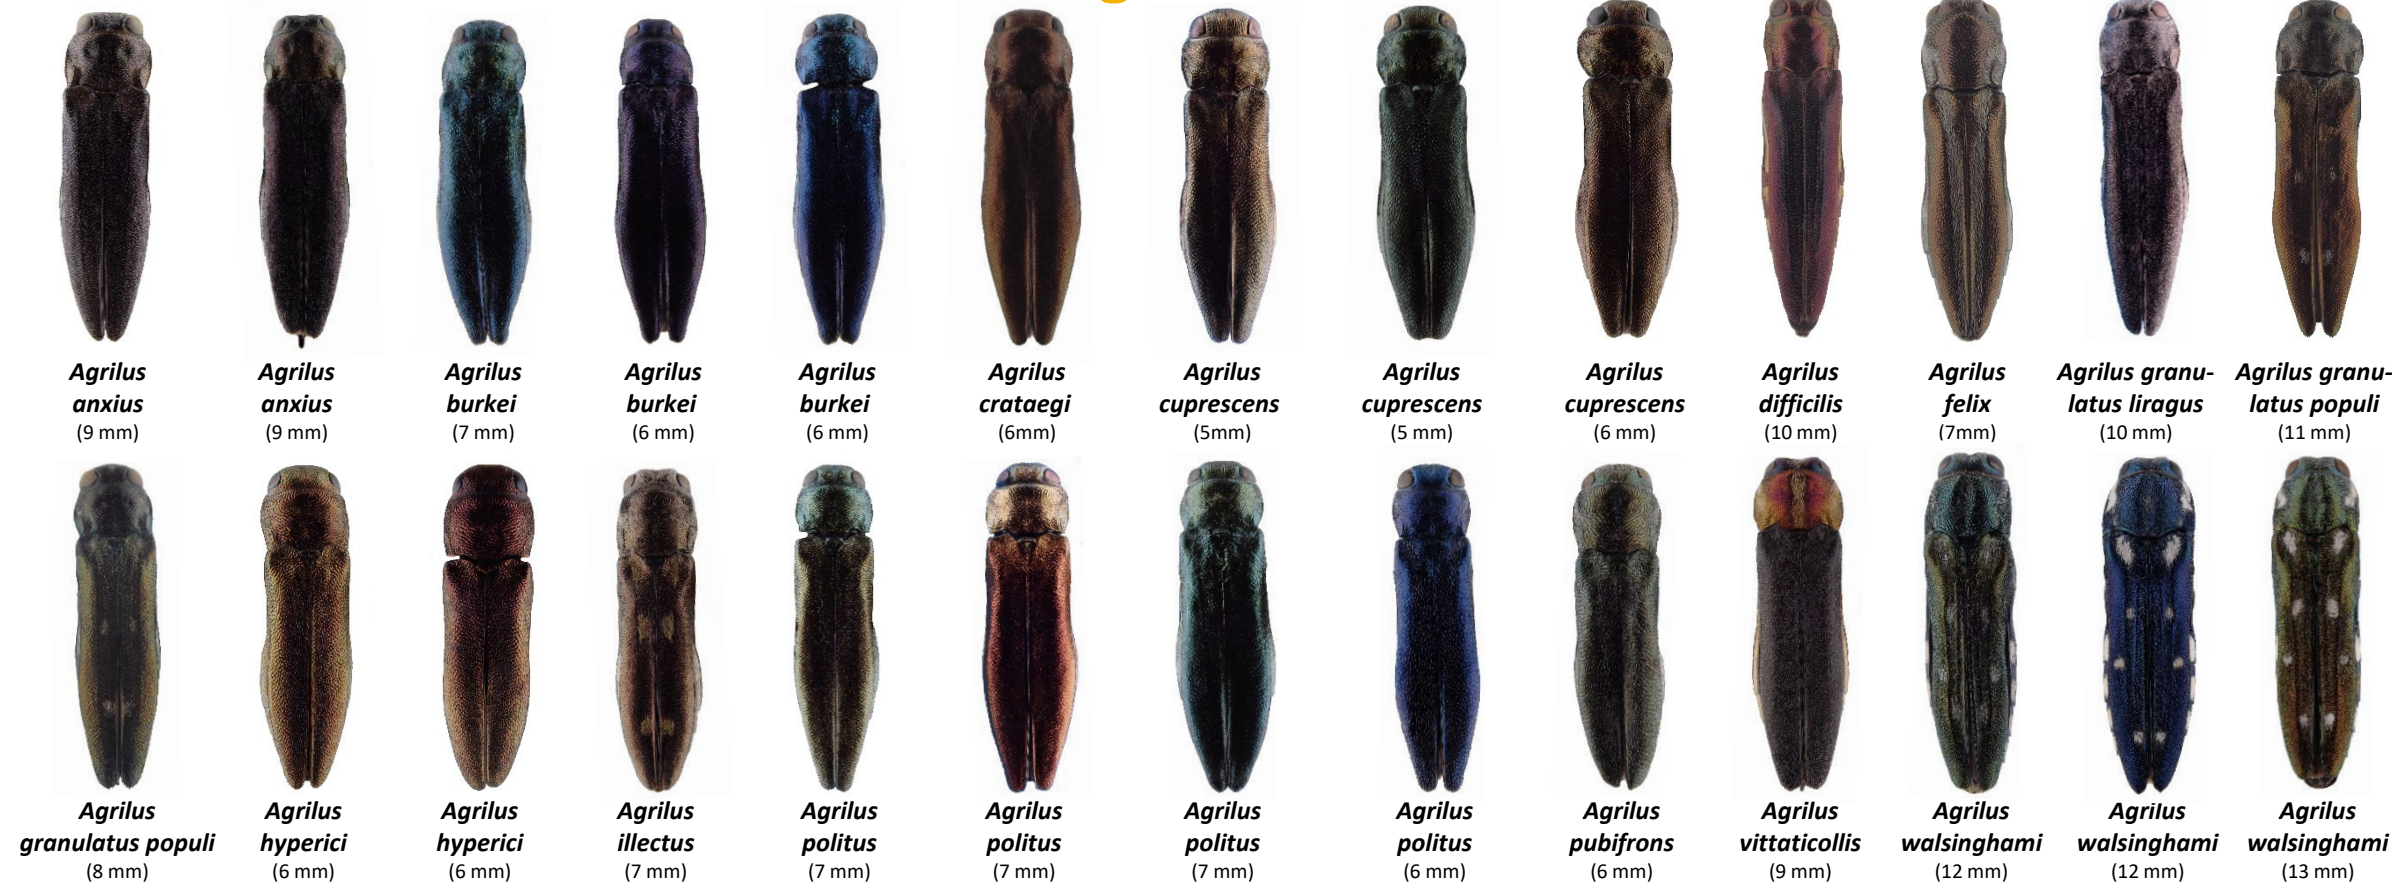

JEWEL BEETLES OF IDAHO

University of Idaho

Jewel Beetles (family Buprestidae) are wood-boring beetles whose larvae feed on the roots, logs, branches, and leaves of various trees and plants. They tend to favor dead or dying trees. There are 102 species in Idaho, all illustrated here except for: *Agrilus cyanescens*, *Anthaxia furnissi*, *A. helferiana*, *A. strigata*, and *A. tarsalis*.

AGRILINAE

Agrilini